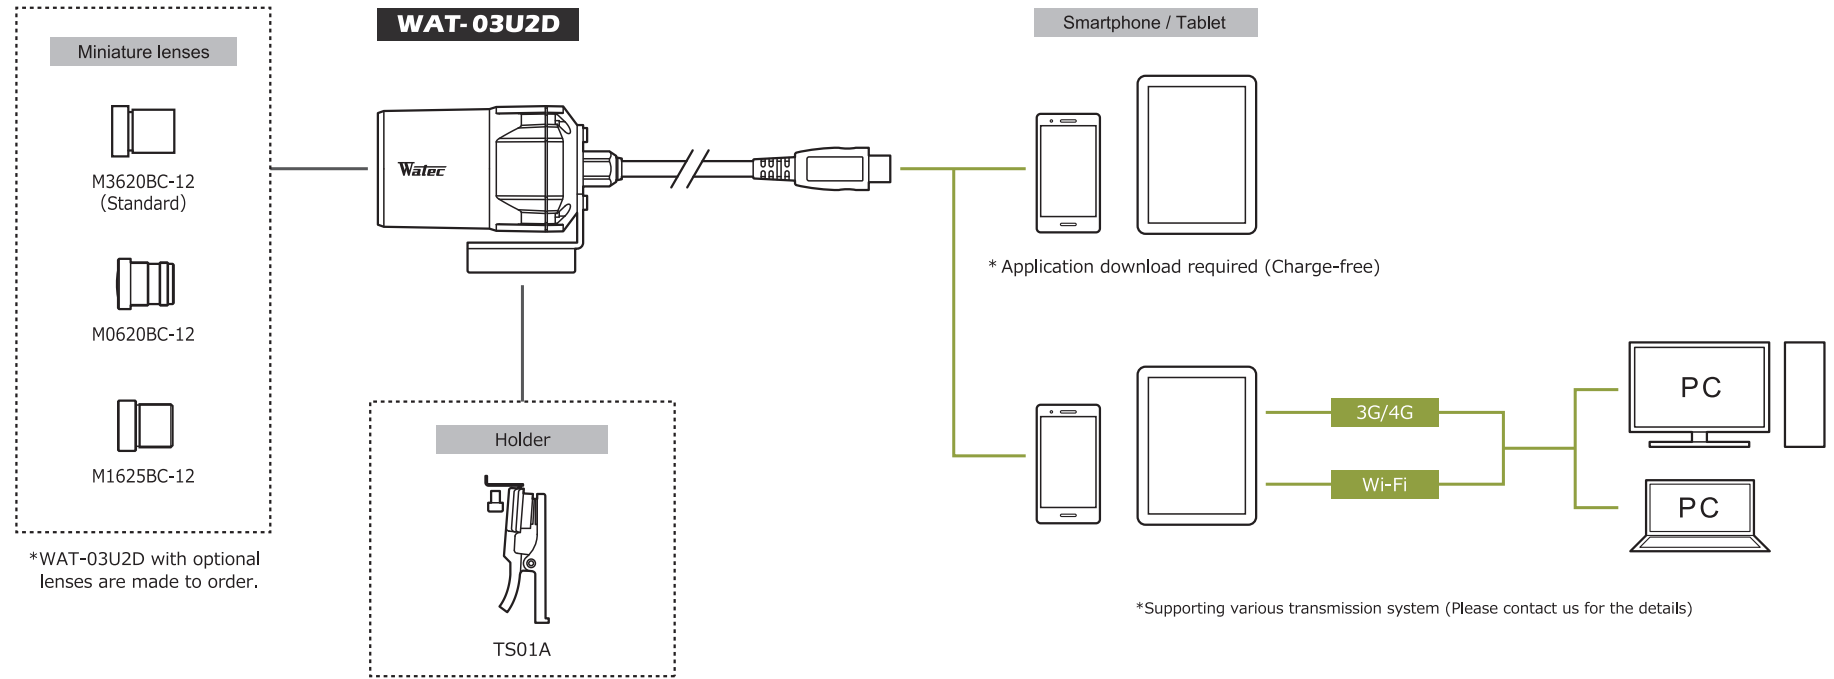

Options

*WAT-03U2D with optional lenses are made to order.

*Supporting various transmission system (Please contact us for the details)