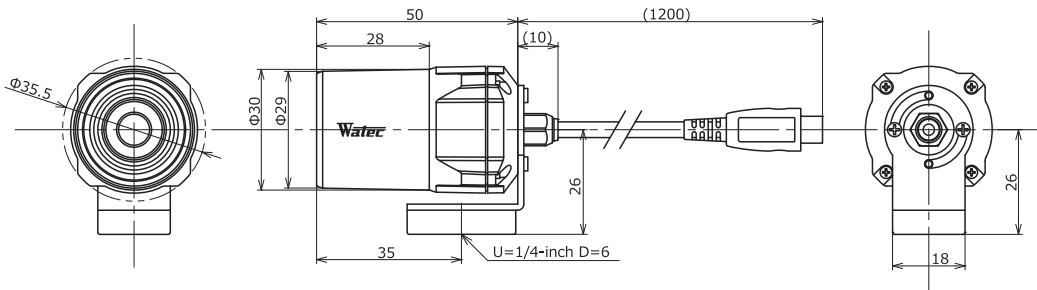

## Dimensions

## Specifications

Pick-up element	1/3 inch CMOS image sensor	
Number of effective pixels	1305(H) × 977(V)	
Unit cell size	3.75μm(H) × 3.75μm(V)	
Imaging system	RGB primary color bayer arrangement mosaic filters on chip	
Synchronizing system	Internal	
Scanning system	Progressive	
Output size	1280×960, 1280×720, 640×480, 320×240	
Max. frame rate	60 fps	
Video compression	MJPEG, YUY2	
Video output	USB Video Class (Compatible)	
Minimum illumination	0.04 lx F2.0 (AGC ON=42dB, Shutter=OFF)	
	0.01 lx F2.0 (AGC ON=42dB, Shutter=1/7.5 sec.)	
S/N	-	
Function settings	Camera Viewer	
AE mode	Fixed	1/15, 1/7.5, 1/4, 1/2, 1, 2 sec.
	EI	1/30, 1/60, 1/120, 1/250, 1/500, 1/1000, 1/2000, 1/4000, 1/8000 sec.
		1/30 - 1/8000 sec.
White balance		ATW, MWB
AGC	ON	0 - 42dB
	OFF	-
MGC	0 - 72dB (1dB step)	
Gamma characteristics	γ=USER (Level adjustable)	
Noise reduction	-	
Wide dynamic range	-	
Lens iris	-	
Back light compensation	BLC	
White blemish correction	-	
Sharpness	Level adjustable	
Defog	-	
Digital zoom	-	
Privacy mask	-	
Mirror image	-	
Freeze	-	
Motion detection	-	
Neg.image	-	
Interface	USB (High speed)	
Power supply	USB +5V	
Power consumption	0.75W (150mA)	
Operating temperature	-10 - +50°C	
Storage temperature	-30 - +70°C	
Operating / Storage humidity	95% RH or less (Without condensation)	
Standard lens	M3620BC-12 (f3.6 F2.0)	
Cable length	1.2m (Max. 3.0m)	
Weight	Approx. 85g	
Accessories	-	
Min. System Requirements	CPU	800MHz or faster
	RAM	512MB or larger
	Others	USB2.0 Port
Recommended System Specifications	CPU	Intel® Core TM i Series
	RAM	2GB or larger
	Others	USB2.0 Port, 1920×1080 or better resolution display
Operation Confirmed OS	Windows 7 32bit/64bit, Windows 8 32bit/64bit, Windows 8.1 32bit/64bit, Windows 10 32bit/64bit, Android 4.0 or newer	