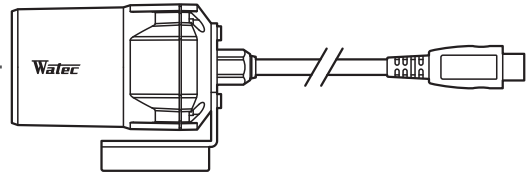

Options

※ WAT-02U2D with optional lenses are made to order

WAT-02U2D

Smartphone / Tablet

※ Application download required (charged)

※ Application download required (charged)

3G/4G

Wi-Fi

※ Watec Camera Viewer installation required (Charge-free)