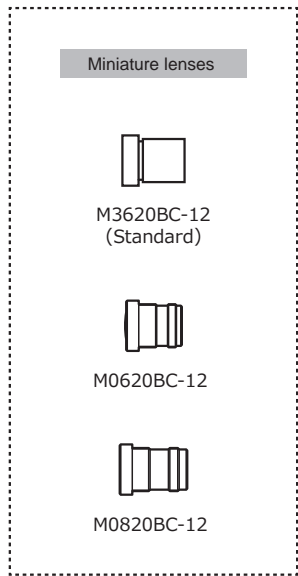

Options

※ WAT-02U2D with optional lenses are made to order