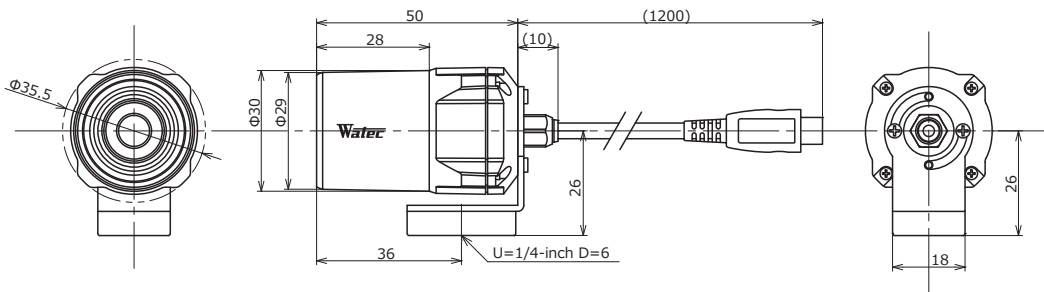

Dimensions

Specifications

Pick-up element	1/2.8 inch CMOS image sensor	
Number of effective pixels	1984(H) × 1225(V)	
Unit cell size	2.8μm(H) × 2.8μm(V)	
Imaging system	RGB primary color bayer arrangement mosaic filters on chip	
Synchronizing system	Internal	
Scanning system	Progressive	
Output size	1920×1080, 1280×1024, 1280×800, 1280×720, 640×480, 320×240, 176×144, 160×120	
Max. frame rate	30 fps	
Video compression	MJPEG, YUY2	
Video output	USB Video Class (Compatible)	
Resolution (H)	More than 680 (Center)	
Minimum illumination	0.5 lx F2.0 (AGC ON=42dB, Shutter=OFF) 0.25 lx F2.0 (AGC ON=42dB, Shutter=1/15 sec.)	
S/N	-	
Function settings	Camera Viewer	
AE mode	Fixed	1/15 sec. 1/30, 1/60, 1/120, 1/250, 1/500, 1/1000, 1/2000, 1/4000, 1/8000 sec.
	EI	1/30 - 1/8000 sec.
		1/15 - 1/8000 sec.
White balance	ATW, MWB	
AGC	ON	0 - 42dB
	OFF	-
MGC	0 - 24dB	
Gamma characteristics	γ=USER (Level adjustable)	
Noise reduction	-	
Wide dynamic range	-	
Lens iris	-	
Back light compensation	BLC	
White blemish correction	-	
Sharpness	Level adjustable	
Defog	-	
Digital zoom	-	
Privacy mask	-	
Mirror image	-	
Freeze	-	
Motion detection	-	
Neg.image	-	
Interface	USB (High speed)	
Power supply	USB +5V	
Power consumption	0.6W (120mA)	
Operating temperature	-10 - +50°C	
Storage temperature	-30 - +70°C	
Operating / Storage humidity	95% RH or less (Without condensation)	
Standard lens	M3620BC-12 (f3.6 F2.0)	
Cable length	1.2m (Max. 3.0m)	
Weight	Approx. 85g	
Accessories	-	
Min. System Requirements	CPU	800MHz or faster
	RAM	512MB or larger
	Others	USB2.0 Port
Recommended System Specifications	CPU	Intel® Core TM i Series
	RAM	2GB or larger
	Others	USB2.0 Port, 1920×1080 or better resolution display
Operation Confirmed OS	Windows XP 32bit/64bit (SP2, 3), Windows Vista 32bit/64bit, Windows 7 32bit/64bit, Windows 8 32bit/64bit, Windows 8.1 32bit/64bit, Windows 10 32bit/64bit, Android 4.0 or newer